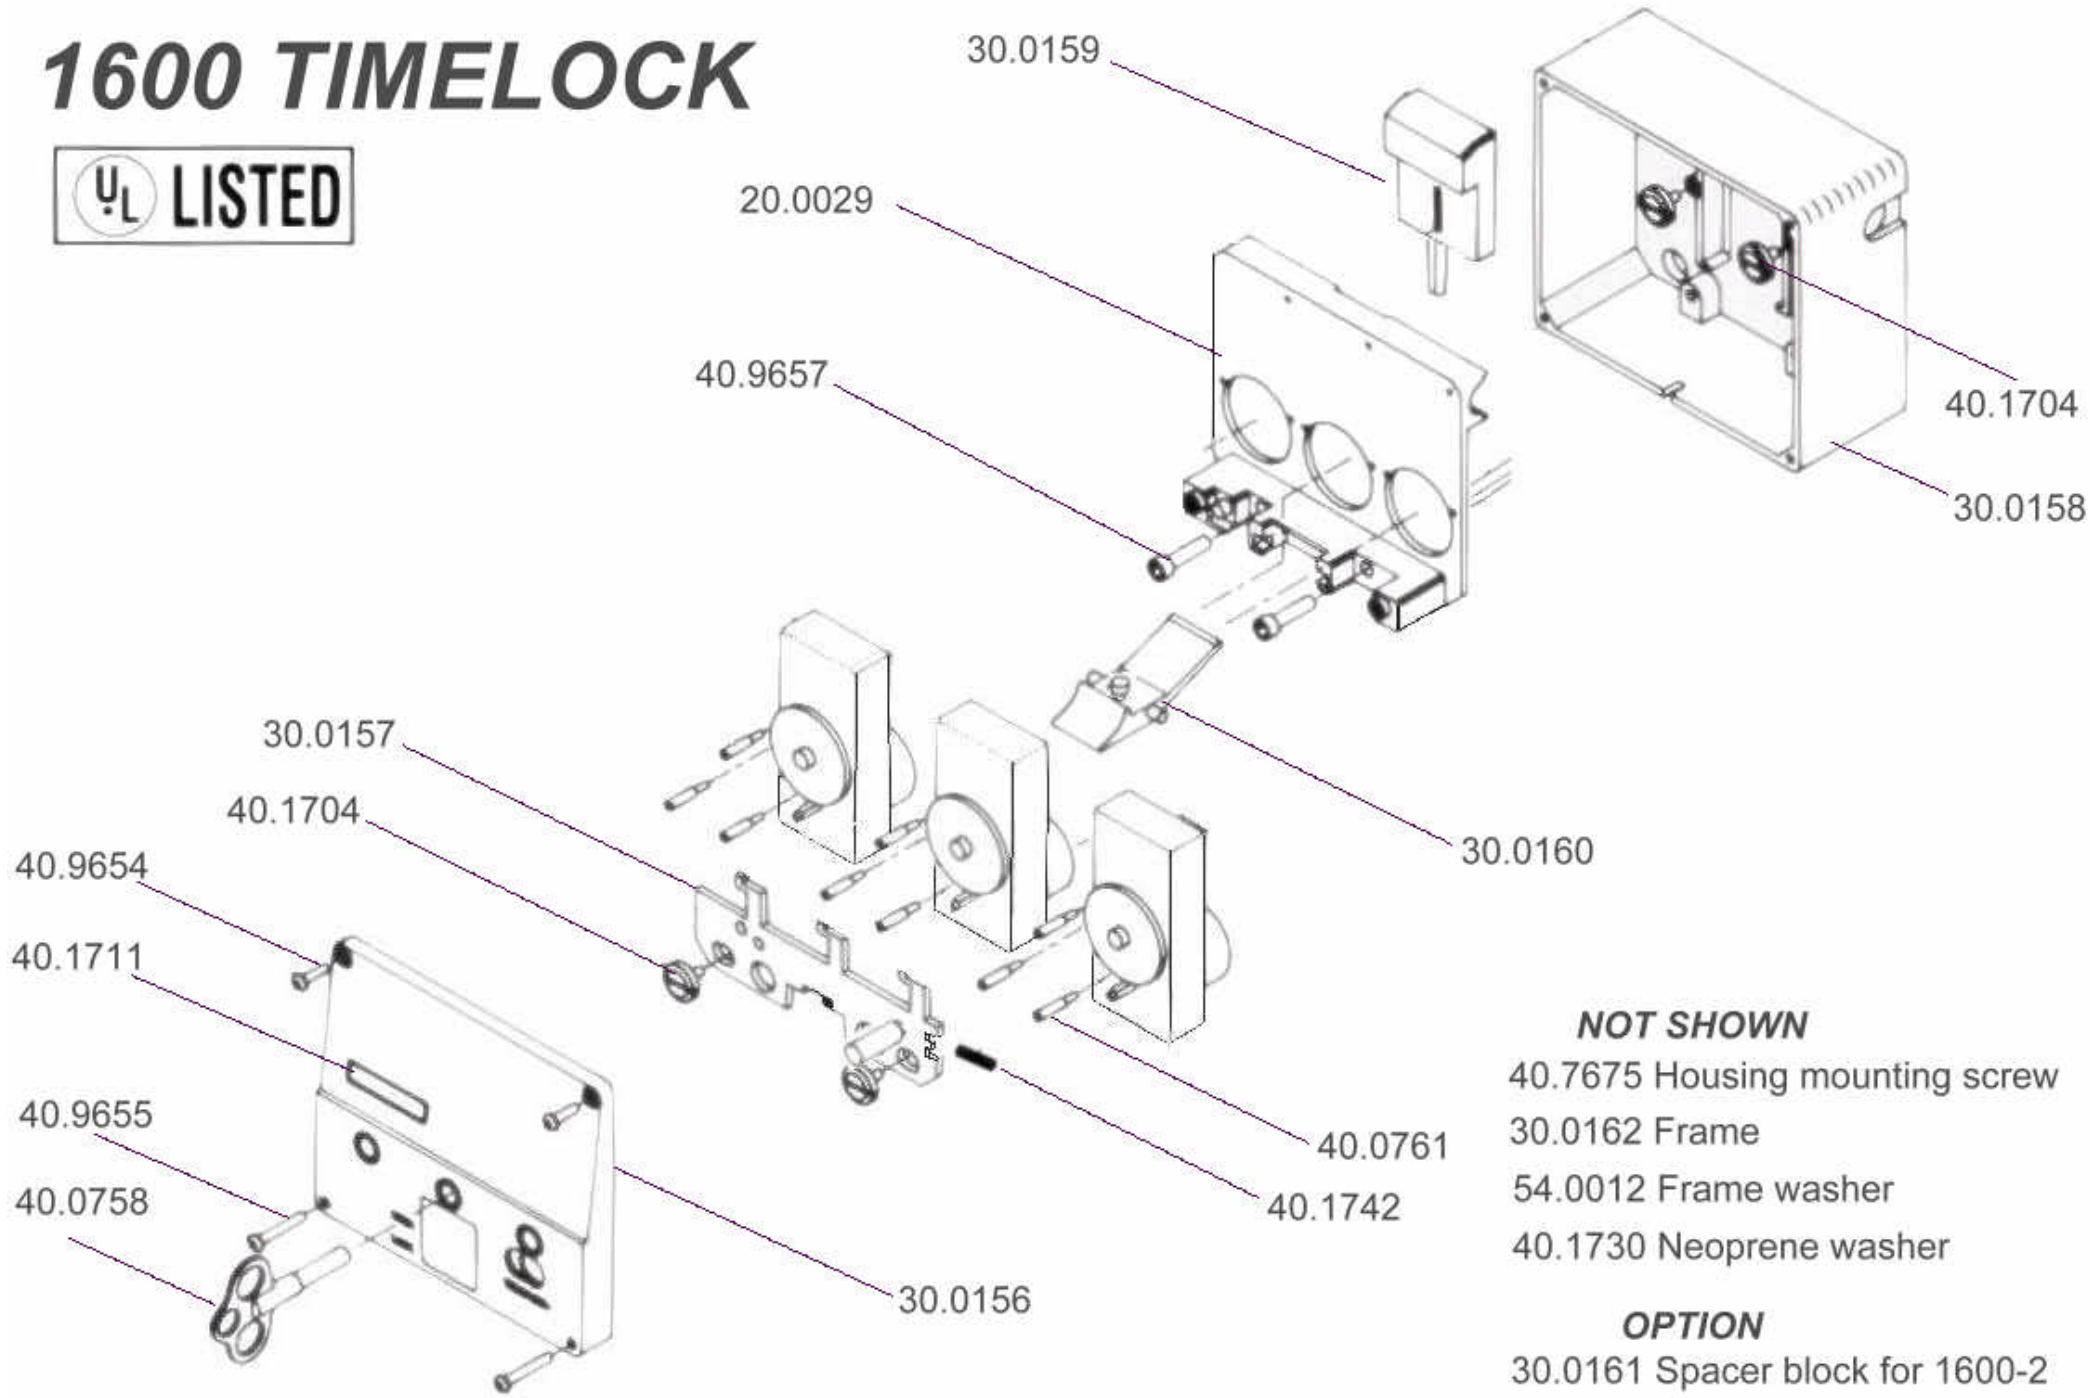

1600 TIMELOCK

NOT SHOWN

- 40.7675 Housing mounting screw
- 30.0162 Frame
- 54.0012 Frame washer
- 40.1730 Neoprene washer

OPTION

- 30.0161 Spacer block for 1600-2